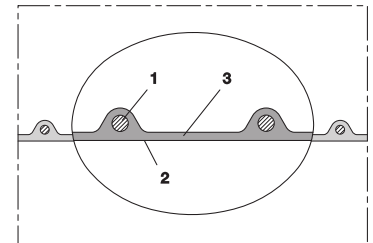

# TIMBERDUC® PUR 533 AS

SKU: 5332173

Highly abrasion-resistant suction and discharge hose for the wood industry, antistatic, increased pressure and vacuum resistance, flame-retardant, ideal for woodworking and industry

## Pressure and temperature

Temperature normal range from: -40 °C

Temperature normal range to: 90 °C

Inner diameter	Bending radius	Max. production length	Weight	Article Number
[ mm ]	[ mm ]	[ m ]	[ kg ]	
100 mm	98 mm	16 m	1.2 kg	53301002173
104 mm	100 mm	15 m	1.24 kg	53301042173