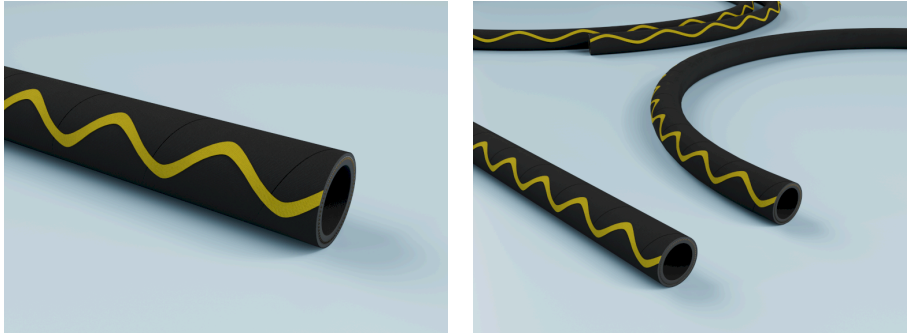

Robust EPDM water hose, kink and impact resistant, can be driven over. For demanding applications in industry, agriculture and construction.

Design and production

Construction outer cover:
Wrapped

Durability and standards

Standards:
EN ISO 1307:2008

Durability outer cover:
Aging-resistant
Ozone-resistant
Weather-resistant
UV resistant
Abrasion-resistant
Oil resistant

Material and color

Color of inner tube core: black
Color of outer cover: black
Material outer cover:
CR