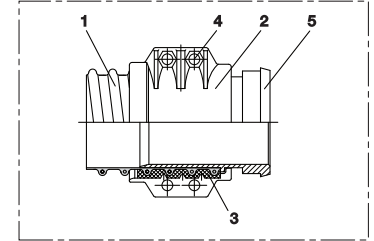

CONNECT SAFETY CLAMP 231 for 355

SKU: 2312970

Universal clamp shell coupling system with sealing insert, bolts and nuts

Durability and standards

Standards:

sealing insert food-grade according to: FDA 21 CFR 177.2600 and 178.2010, EU Regulation 10/2011, EC 1935/2004 and EU

REACH according to --> Technology / Technical Information / REACH

conforms to RoHS guideline

Material and color

Hauptmaterial: Aluminum

Material seal: Polyurethane

Material:

aluminum

Pressure and temperature

Temperature normal range from: -40 °C

Temperature normal range to: 90 °C

Short-term temperature peak: 125 °C

Nominal width	Nominal size	For hose internal diameter	Max. production length	Weight	Article Number
[mm]		[mm]	[m]	[kg]	
25 mm	25 mm	25 mm	0 m	0.18 kg	23100252970
32 mm	32 mm	32 mm	0 m	0.2 kg	23100322970
38 mm	38 mm	38 mm	0 m	0.21 kg	23100382970
40 mm	40 mm	40 mm	0 m	0.21 kg	23100402970
50 mm	50 mm	50 mm	0 m	0.35 kg	23100502970
65 mm	65 mm	65 mm	0 m	0.49 kg	23100652970
75 mm	75 mm	75 mm	0 m	0.57 kg	23100752970
80 mm	80 mm	80 mm	0 m	0.68 kg	23100802970
100 mm	100 mm	100 mm	0 m	1.38 kg	23101002970