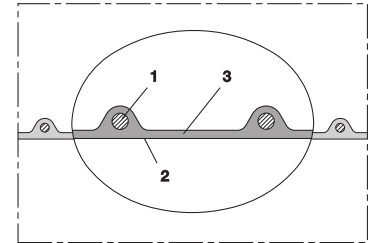

TIMBERDUC® PUR 533 AS

SKU: 5332173

Highly abrasion-resistant suction and delivery hose for the wood industry, antistatic, increased pressure and vacuum resistance, flame-retardant, ideal for woodworking and industry

Temperature normal range to: 90 °C

Inner diameter	Bending radius	Max. production length	Weight	Article Number
[mm]	[mm]	[m]	[kg]	
100 mm	98 mm	16 m	1.2 kg	53301002173
104 mm	100 mm	15 m	1.24 kg	53301042173