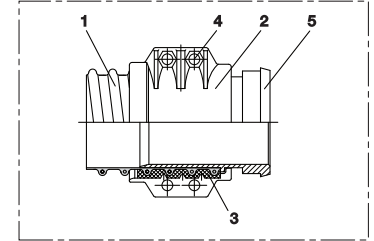

CONNECT SAFETY CLAMP 231 for 356

SKU: 2312971

Universelles Einbindesystem mit Klemmschalen, Dichteinsatz, Schrauben und Muttern

Compatibility

Suitable for hose: Airduc 356

Durability and standards

Standards:

Material and colour

Hauptmaterial: Aluminium

Material:

aluminium

Pressure and temperature

Temperature normal range from: -40 °C

Temperature normal range to: 90 °C

Short-term temperature peak: 125 °C

Areas of application

Applications:

Food production & conveying

Pharmaceutical

Vacuum conveyor

Dosing systems

Nominal width	Nominal size	Clamping range min.	Clamping range max.	For hose internal diameter	Working pressure	Max. production length	Weight	Article Number
[mm]		[mm]	[mm]	[mm]	[bar]	[m]	[kg]	
38 mm	38 mm	53 mm	56 mm	38 mm	25 bar	0 m	0.2 kg	23100382971
32 mm	32 mm	-	-	32 mm	-	0 m	0.19 kg	23100322971
40 mm	40 mm	-	-	40 mm	-	0 m	0.2 kg	23100402971
50 mm	50 mm	-	-	50 mm	-	0 m	0.34 kg	23100502971
65 mm	65 mm	-	-	65 mm	-	0 m	0.49 kg	23100652971
75 mm	75 mm	-	-	75 mm	-	0 m	0.57 kg	23100752971
80 mm	80 mm	-	-	80 mm	-	0 m	0.68 kg	23100802971
100 mm	100 mm	-	-	100 mm	-	0 m	1.38 kg	23101002971